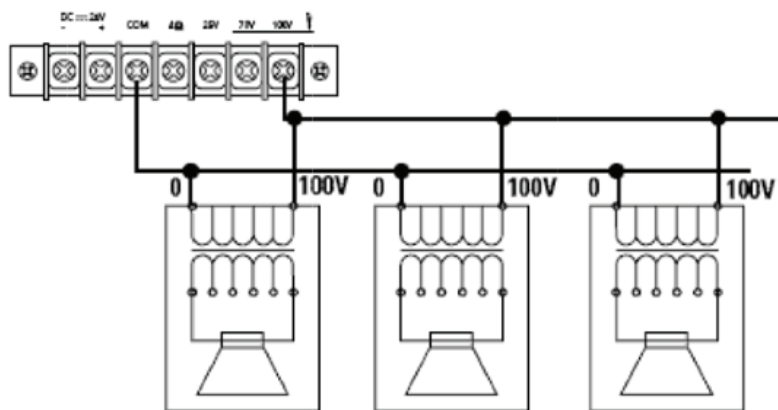

## Wiring Detail

**Notes: Zone 1 Receives Music & Paging Announcements**

**PAS Sound Engineering Ltd,**  
Senator Point,  
South Boundary Road,  
Knowsley Industrial Park,  
Merseyside, L33 7RR.

**Tel:** 0845 430 0546  
**Fax:** 0151 546 2345  
**Email:** sales@pas-sound.co.uk